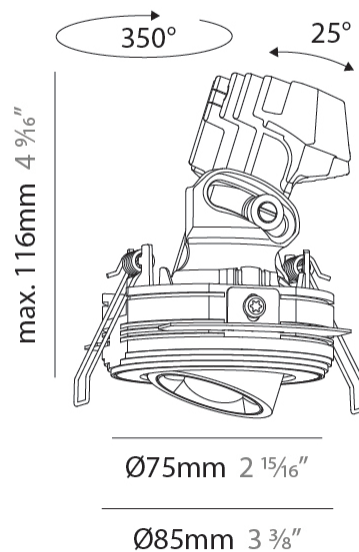

GENERAL

Series: Oiko Pro
 Subseries: Oiko Pro Adjustable
 Brand: Prolicht
 Division: Architectural
 Mounting Type: Trimless
 Mounting Location: Ceiling
 Subcategory: Downlight

PHYSICAL

Shape: Round
 Diameter (mm): 75
 Diameter (in): 2 ¹⁵/₁₆
 Height (mm): 116
 Height (in): 4 ⁹/₁₆
 Ceiling Thickness (mm): 10 / 12.5 / 15 / 25
 Ceiling Thickness (in): 3/8 or 1/2 or 9/16 or 1
 Min. Recessing Depth (mm): 125
 Min. Recessing Depth (in): 4 ¹⁵/₁₆
 Light Distribution: Direct
 Fixture Finish: SSR / BKV / CWI / CRY / HAB / UFT / ITA / RUA / FTG / MYG / LOD / PUS / FRO / FUP / KIA / POP / BLS / SPG / MEY / GOH / GUM / CHC / COM / ABZ / JAG / OBR / MOS / ROR
 Fixture Material: Aluminum Die Cast
 Cut-out Measurements: D. 86mm / 3 3/8"

OPTICAL

Reflector°: 14
 Adjustability: Rotational 350° / Tilt 25°

RATINGS AND CERTIFICATIONS

Certified By: Certified for North American Standards
 IP rating: IP20

OIKO PRO ADJUSTABLE TRIMLESS

A35815-

PROJECT

GENERAL

Series: Oiko Pro
 Subseries: Oiko Pro Round
 Brand: Prolicht
 Division: Architectural
 Mounting Type: Trimless
 Mounting Location: Ceiling
 Subcategory: Downlight

PHYSICAL

Shape: Round
 Diameter (mm): 75
 Diameter (in): 2 15/16
 Height (mm): 65
 Height (in): 2 9/16
 Ceiling Thickness (mm): 10 / 12.5 / 15 / 25
 Ceiling Thickness (in): 3/8 or 1/2 or 9/16 or 1
 Min. Recessing Depth (mm): 70
 Min. Recessing Depth (in): 2 3/4
 Light Distribution: Direct
 Diffuser: Lens Pack - Spread Lens / Linear Spread Lens / Honeycomb Louver
 Fixture Finish: SSR / BKV / CWI / CRY / HAB / UFT / ITA / RUA / FTG / MYG / LOD / PUS / FRO / FUP / KIA / POP / BLS / SPG / MEY / GOH / GUM / CHC / COM / ABZ / JAG / OBR / MOS / ROR
 Fixture Material: Aluminum Die Cast
 Cut-out Measurements: 68mm / 2 11/16" Diameter