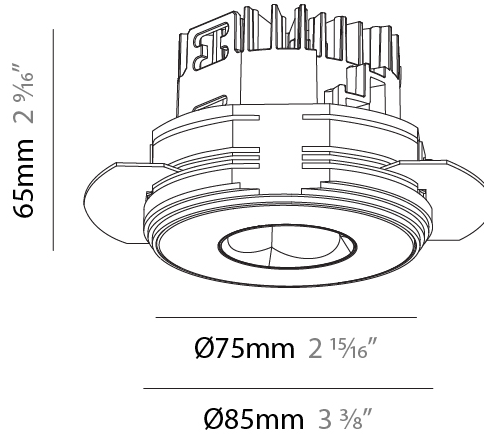

Series: Oiko Pro
Subseries: Oiko Pro Round
Brand: Prolicht
Division: Architectural
Mounting Type: Trimless
Mounting Location: Ceiling
Subcategory: Downlight

PHYSICAL

Shape: Round
Diameter (mm): 75
Diameter (in): 2 15/16
Height (mm): 65
Height (in): 2 9/16
Ceiling Thickness (mm): 10 / 12.5 / 15 / 25
Ceiling Thickness (in): 3/8 or 1/2 or 9/16 or 1
Min. Recessing Depth (mm): 70
Min. Recessing Depth (in): 2 3/4
Light Distribution: Direct
Diffuser: Lens Pack - Spread Lens / Linear Spread Lens / Honeycomb Louver
Fixture Finish: SSR / BKV / CWI / CRY / HAB / UFT / ITA / RUA / FTG / MYG / LOD / PUS / FRO / FUP / KIA / POP / BLS / SPG / MEY / GOH / GUM / CHC / COM / ABZ / JAG / OBR / MOS / ROR
Fixture Material: Aluminum Die Cast
Cut-out Measurements: 68mm / 2 11/16" Diameter

ELECTRICAL

Lamp Type: LED (Zhaga Standard)
Input Wattage (W): 16
Total Output Wattage (W): 14.6
Dimming: Tri-Mode (Non-Dimming and Phase Dimming (120Vac only) and 0-10V Dimming)
Driver Included: No
Driver Location: Recessed Housing
Driver Type: Constant Current - Universal
Driver Class: Class 2
Input Voltage (V): 120 - 277
Constant Current (MA): 350

LED

Color Temperature (°K): 2700 / 3000 / 3500 / 4000
Max. Delivered Lumen (lm): 1067 / 1150 / 1217 / 1220
Nominal Lumen (lm): 1393 / 1501 / 1589 / 1592
CRI: >90 CRI
Lamp Life (hrs): 50000

OPTICAL

Reflector°: 14
Adjustability: Fixed

RATINGS AND CERTIFICATIONS

Certified By: Certified for North American Standards
IP rating: IP20